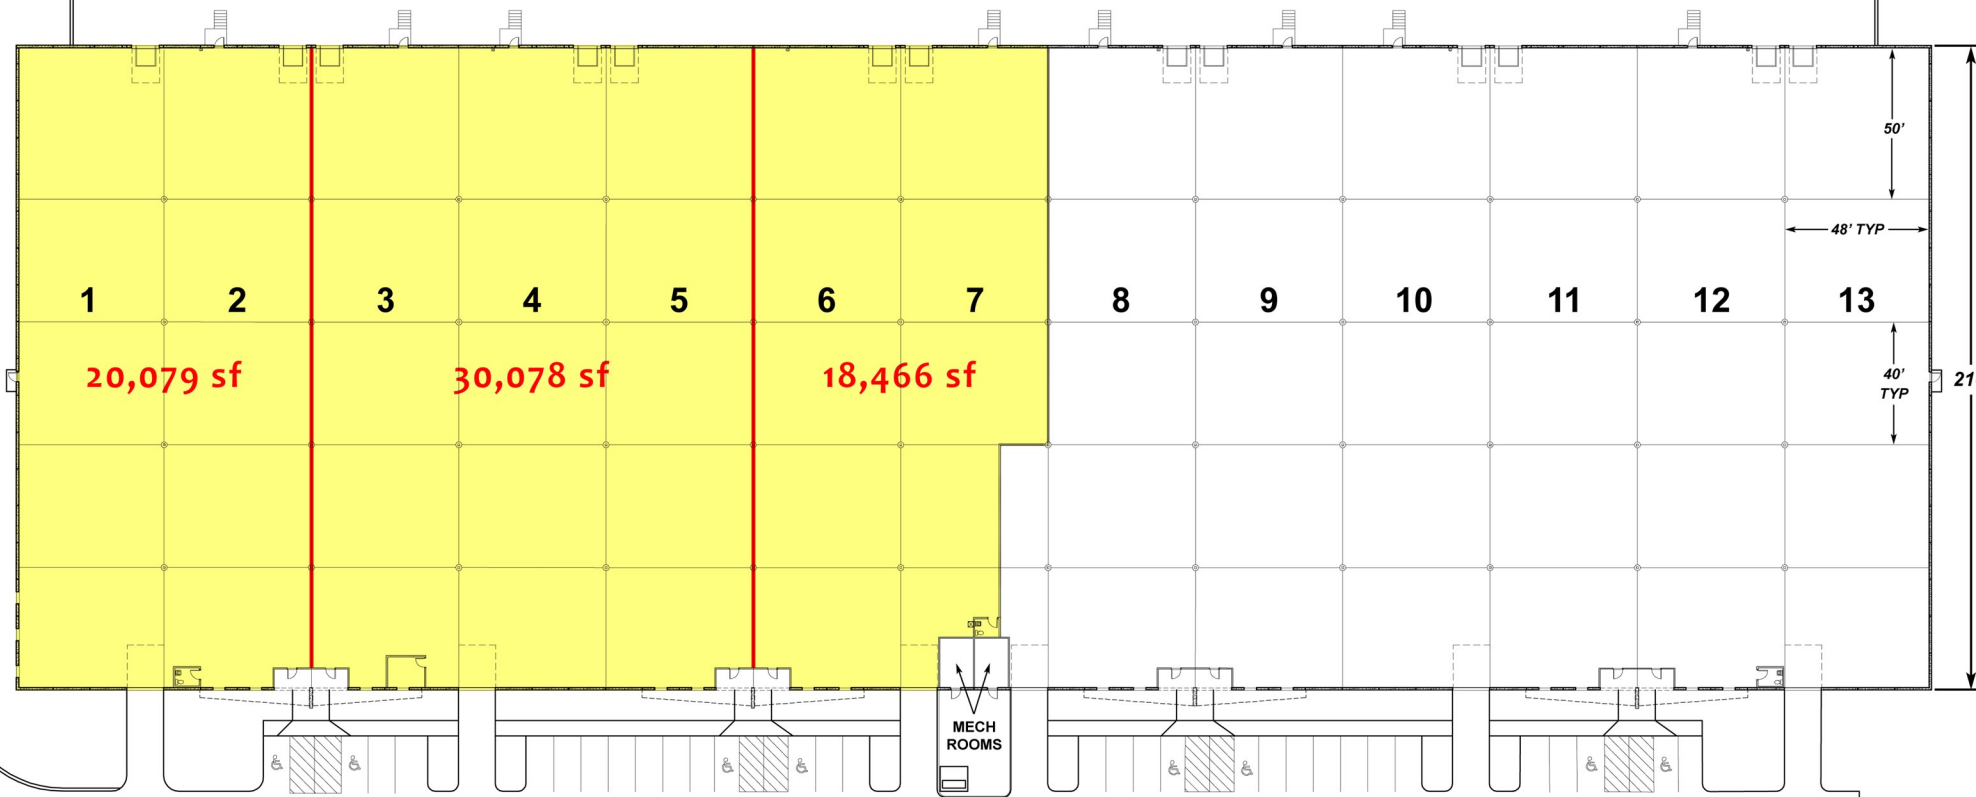

SHARED TRUCK ACCESS

LOADING DOCK AREA (13 DOCKS)

TITAN
WAREHOUSE

MERCURY DRIVE

BAYS 1-7
68,623 sf

Divisible As Shown

7 LOADING DOCKS
3 DRIVE-IN DOORS

MARKET STREET