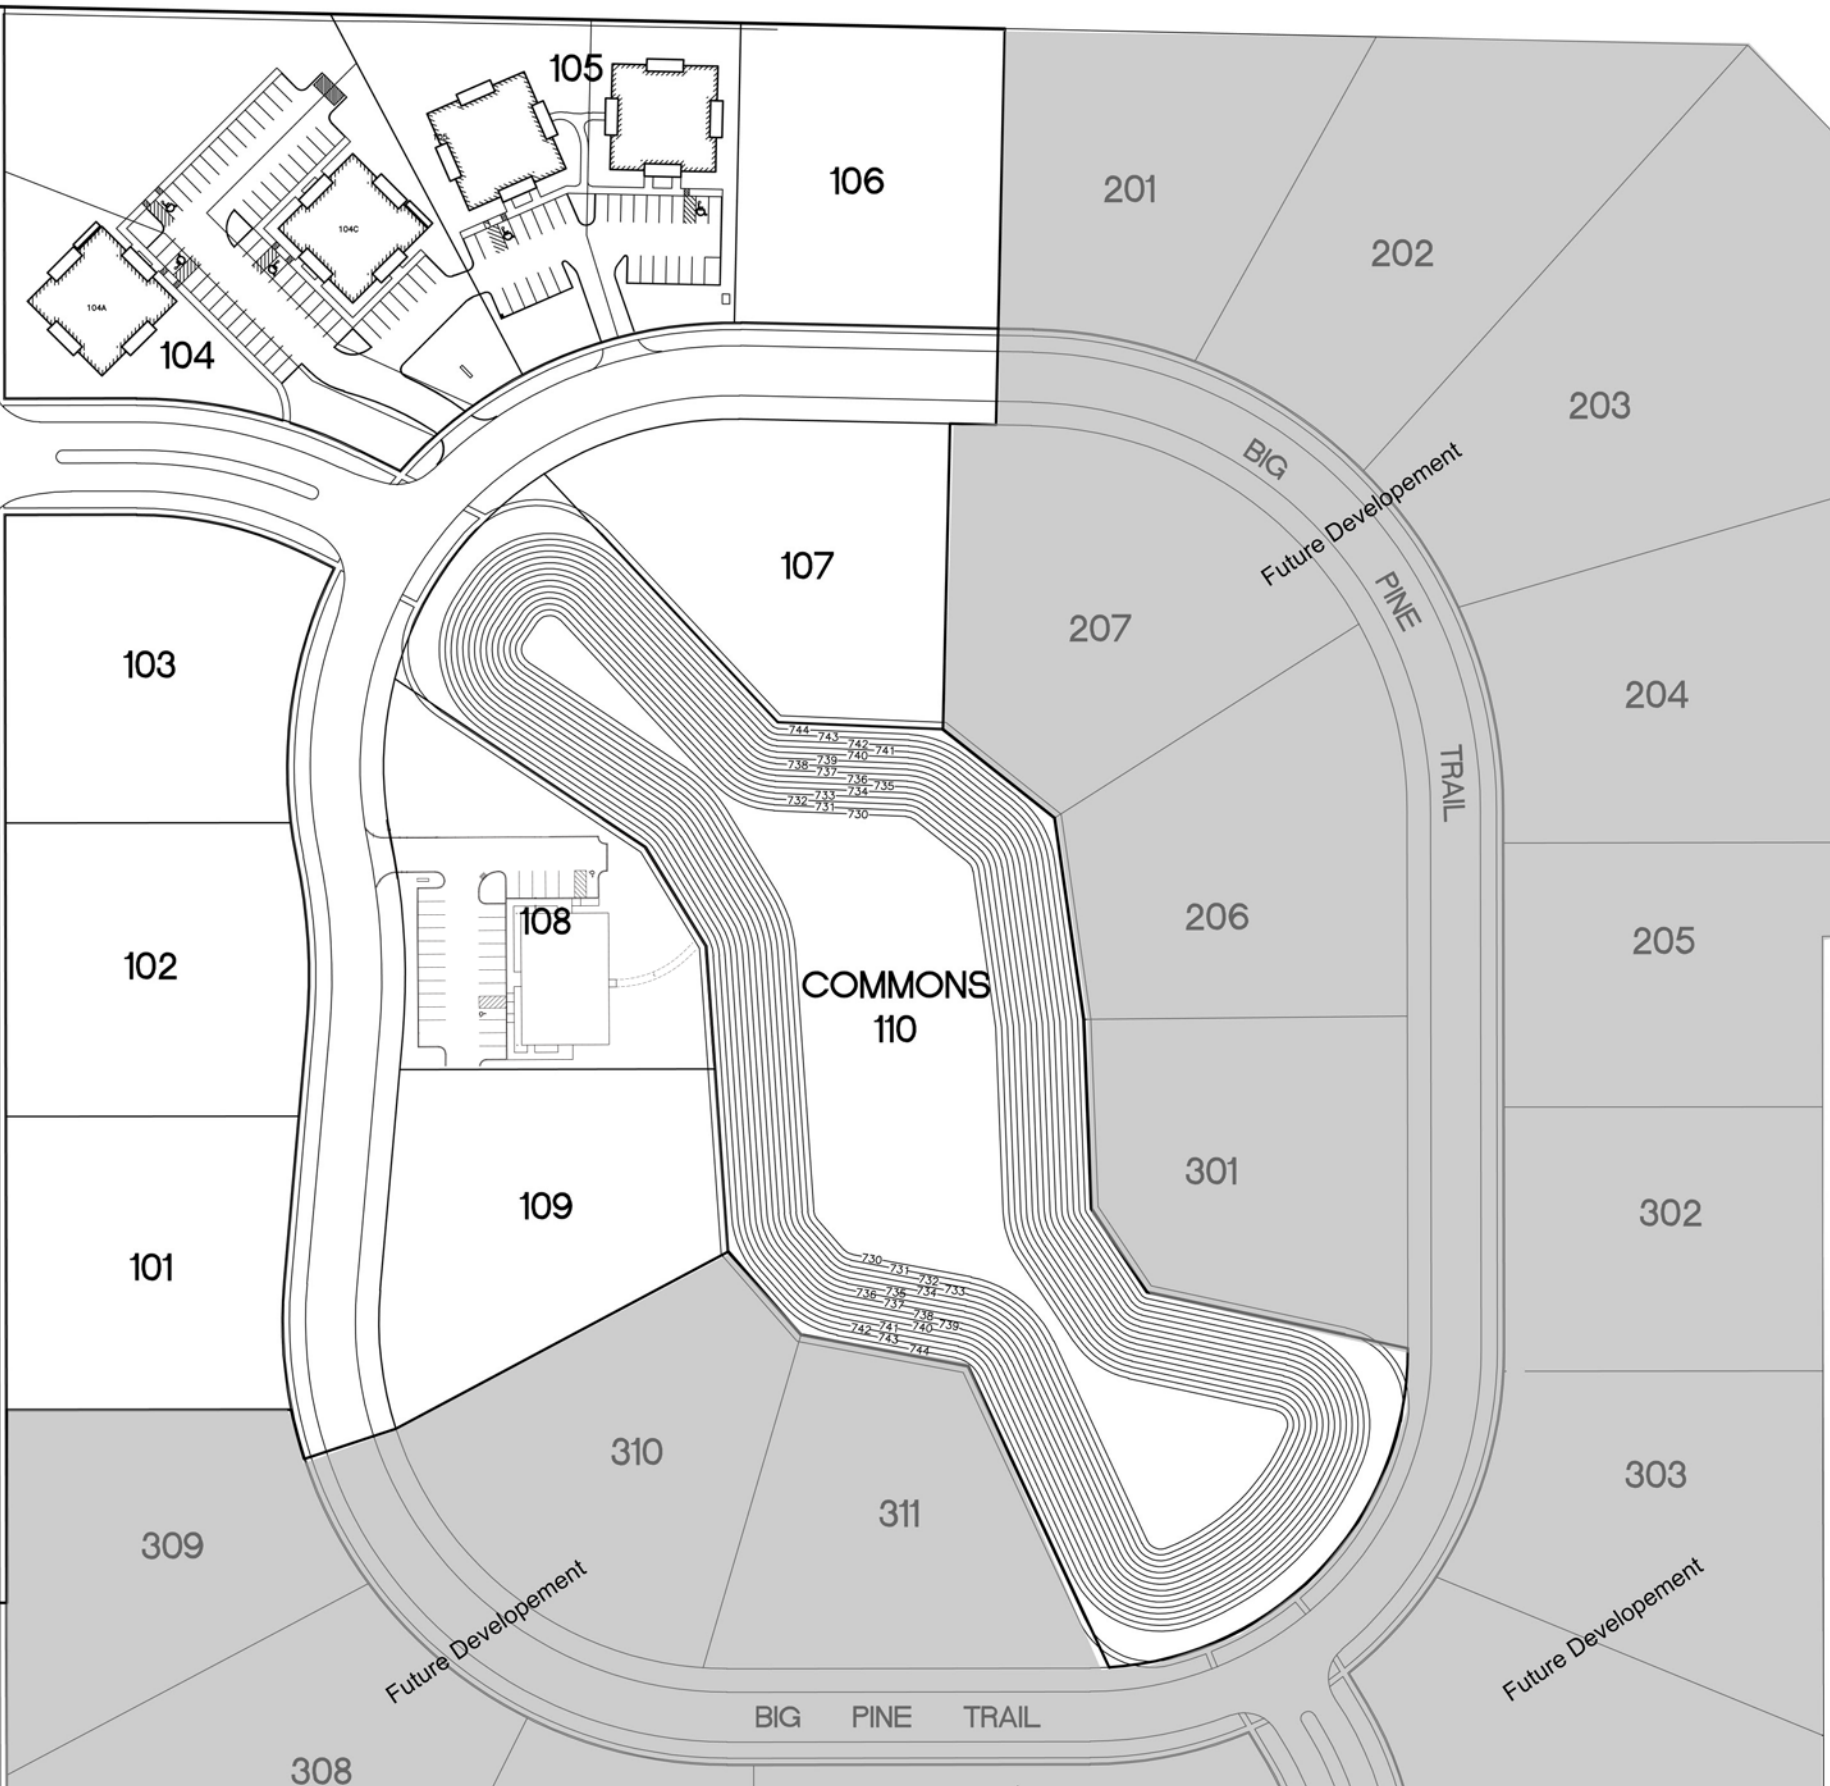

OLYMPIAN DRIVE

BOARDWALK DRIVE

PROSPECT AVE.

LOT 101  
INTERSTATE EAST  
SUBDIVISION NO. 1

103

102

101

309

308

108

109

310

107

COMMONS  
110

311

106

207

206

301

201

202

203

204

205

302

303

BIG PINE TRAIL  
Future Development

Future Development

BIG PINE TRAIL

Future Development