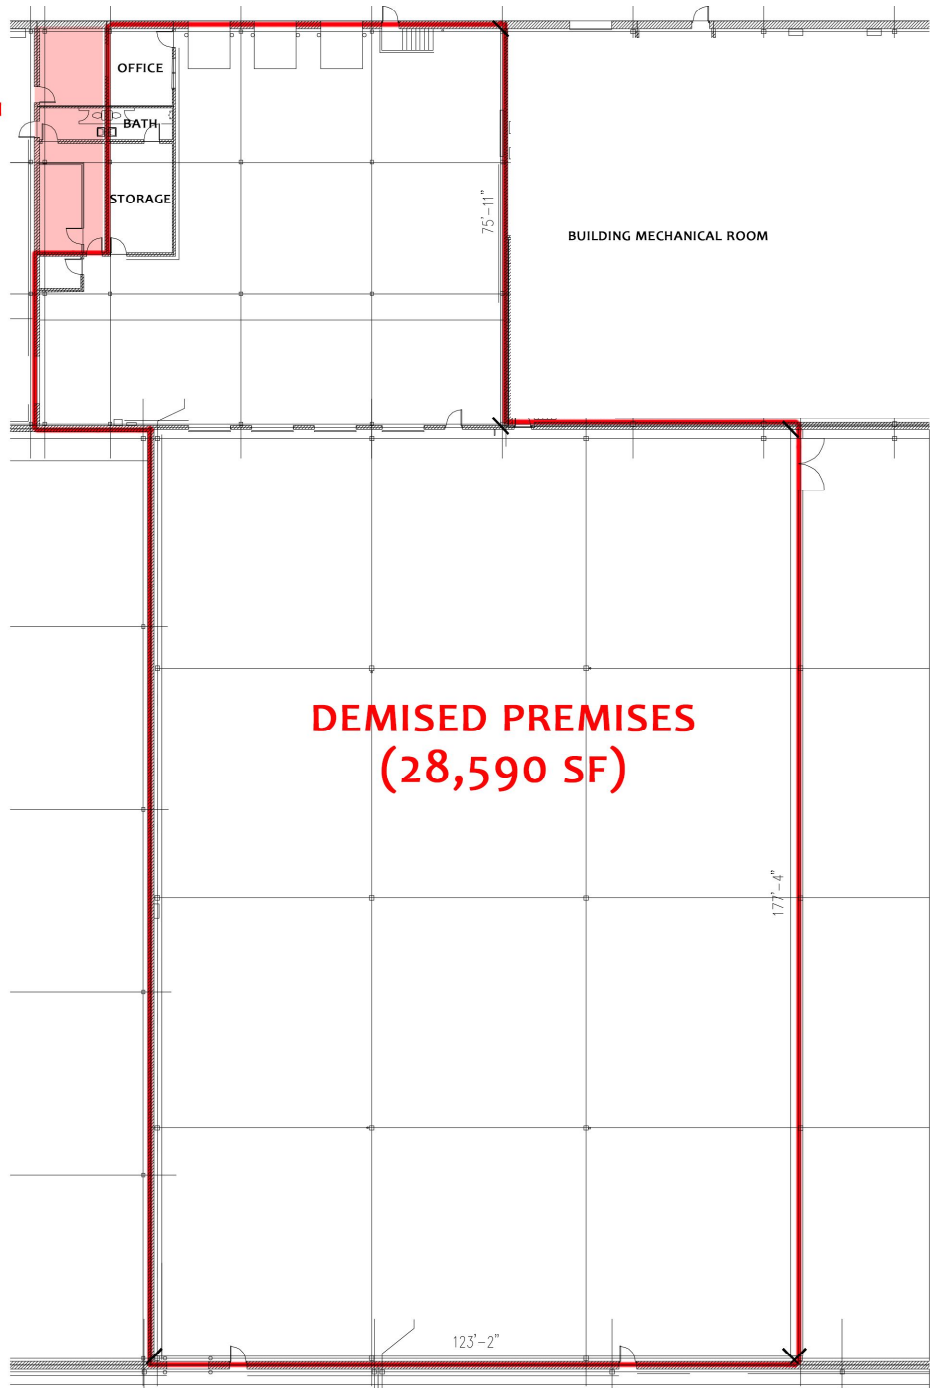

NOT INCLUDED IN
LEASED AREA

**DEMISED PREMISES
(28,590 SF)**

BUILDING MECHANICAL ROOM

OFFICE

BATH

STORAGE

AVAILABLE FOR LEASE

2309 W BLOOMINGTON ROAD - CHAMPAIGN
ATKINS 150 WAREHOUSE